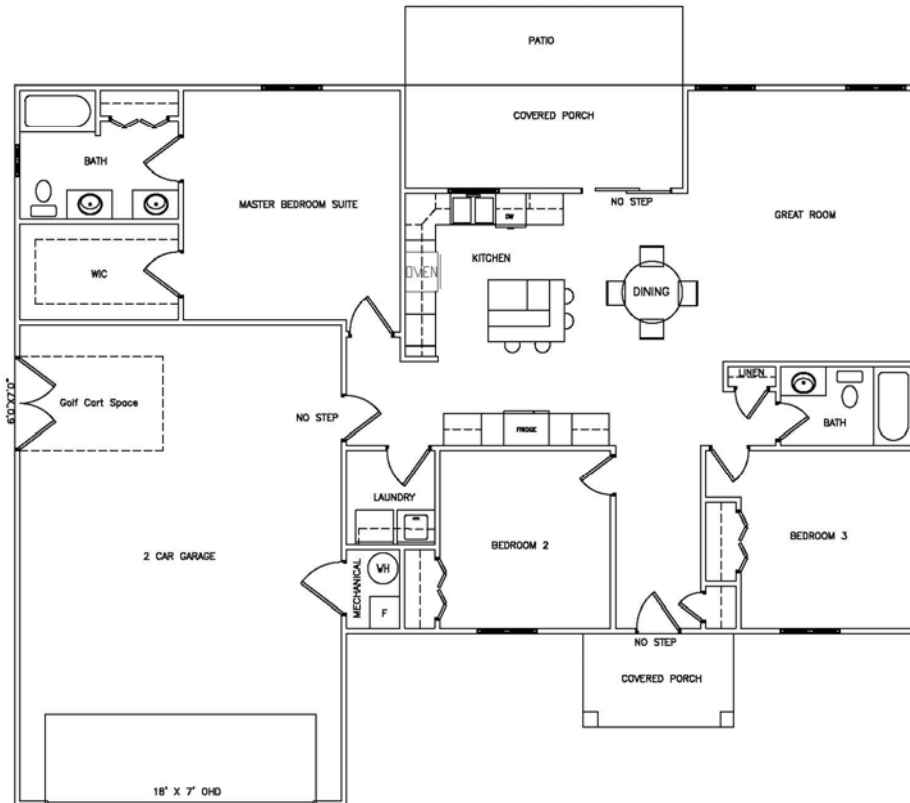

New Construction Home for Sale

\$209,900

The Grayson

2240 E. Wayne St, Celina

Featuring:

- ◆ 1534 Sq. Ft Ranch
- ◆ 3 Bedrooms / 2 Baths
- ◆ Extra Kitchen Cabinet Space
- ◆ Open Kitchen/Dining/Great
- ◆ Yard & Landscaping Included
- ◆ Private Master Suite
- ◆ Kitchen Appliance Allowance
- ◆ Footer Under Back Patio
- ◆ Patio Overlooks Golf Course